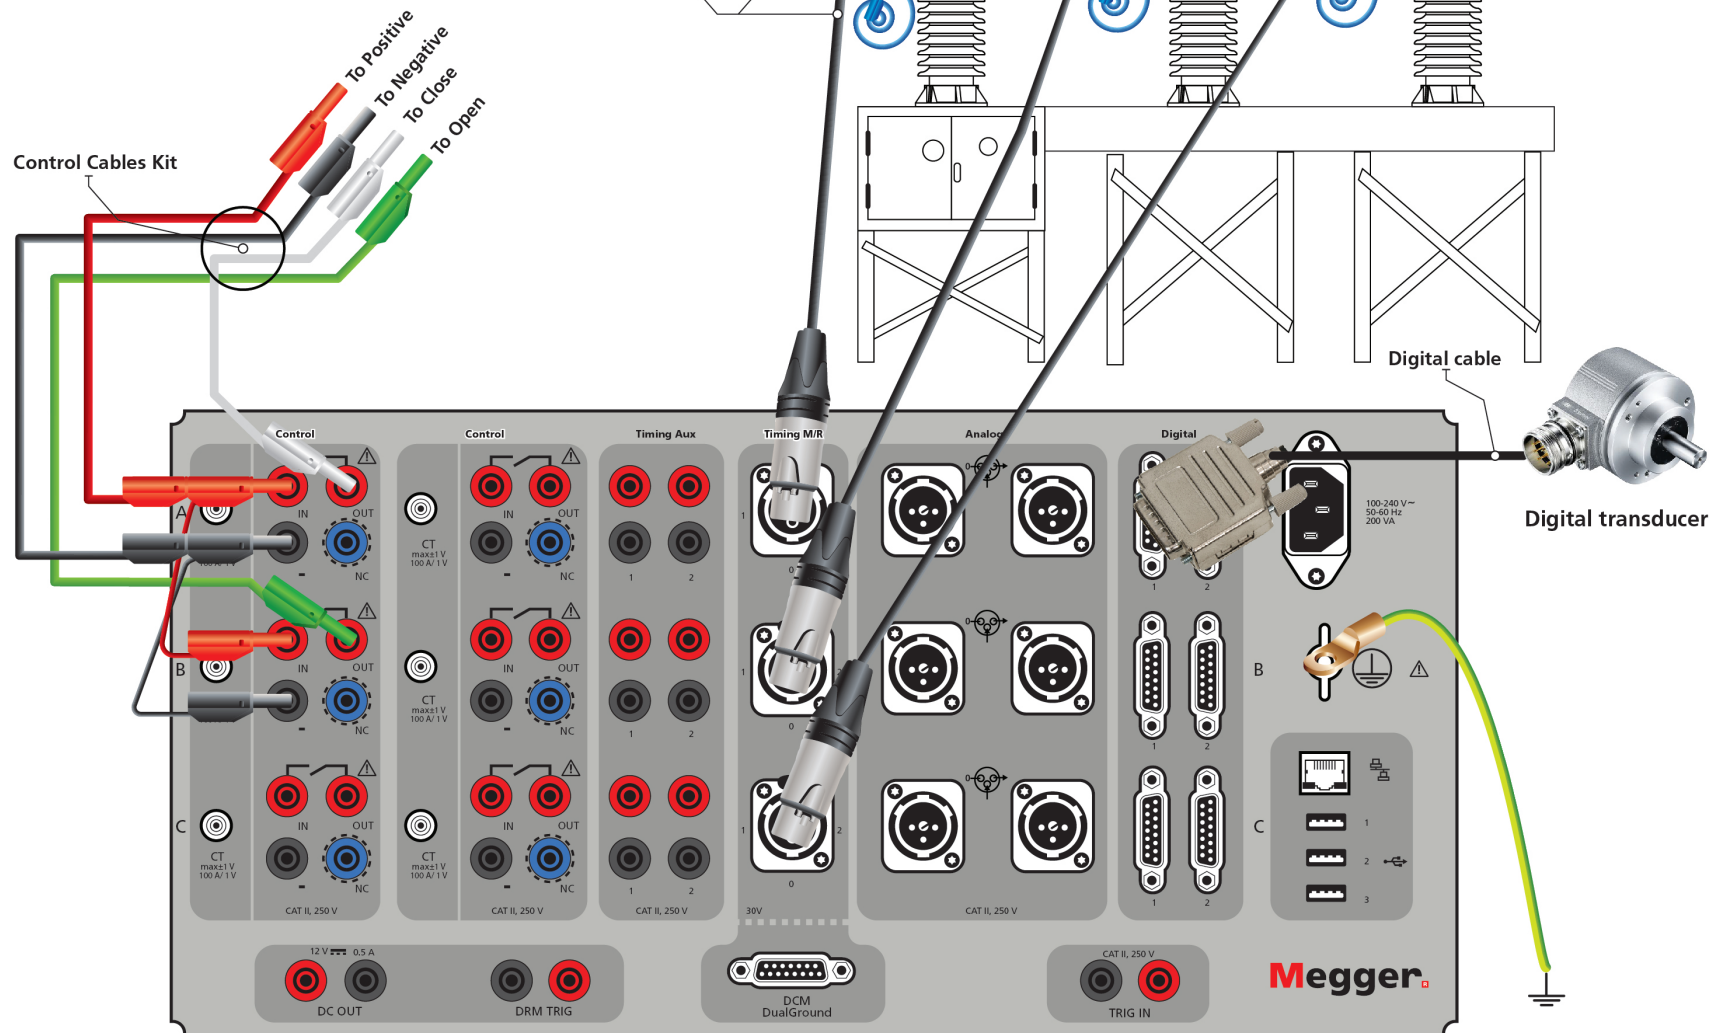

# Connection Guide - Live Tank CB (1brk/ph) Connections for Timing & Digital motion

Description	Part No.
Cable Timing MAIN	GA-00850
HV Timing Cable Extension Kit	GA-90005
Control Cables Kit	GA-90002
Digital Cable	no general

# Connection Guide - Live Tank CB (2brk/ph) Connections for Timing & 3 Analog motion

Description	Part No.
Cable Timing MAIN	GA-00850
HV Timing Cable Extension Kit	GA-90005
Control Cables Kit	GA-90002
Analog Cable, 3 pcs	GA-01005